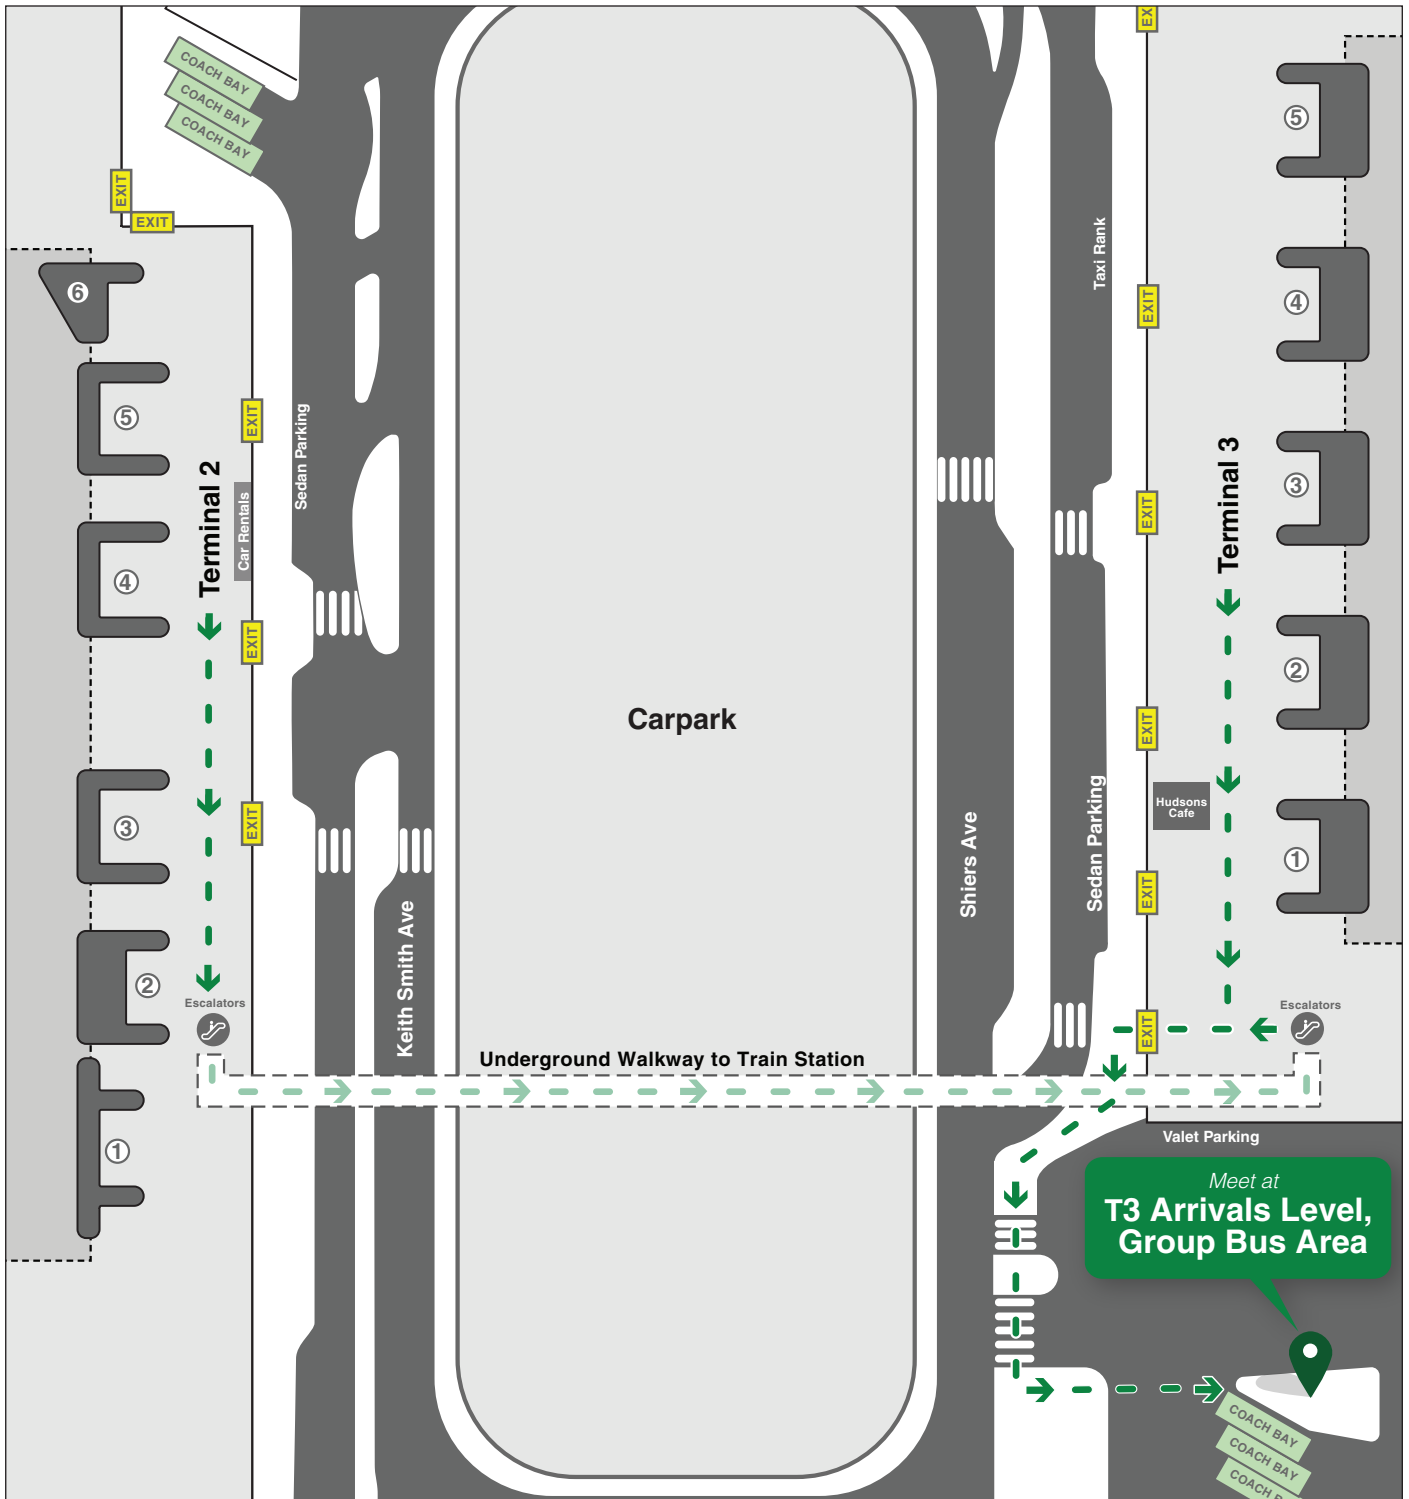

Sydney → Canberra Express

SYD Domestic Airport Pickup

Meet at
**T3 Arrivals Level,
Group Bus Area**

- - -> Recommended pathway to meeting point
- EXIT Terminal Building Exit
- Underground Walkway
- ① Baggage Carousel Number
- Pedestrian Crossing
- COACH Coach Parking Bay