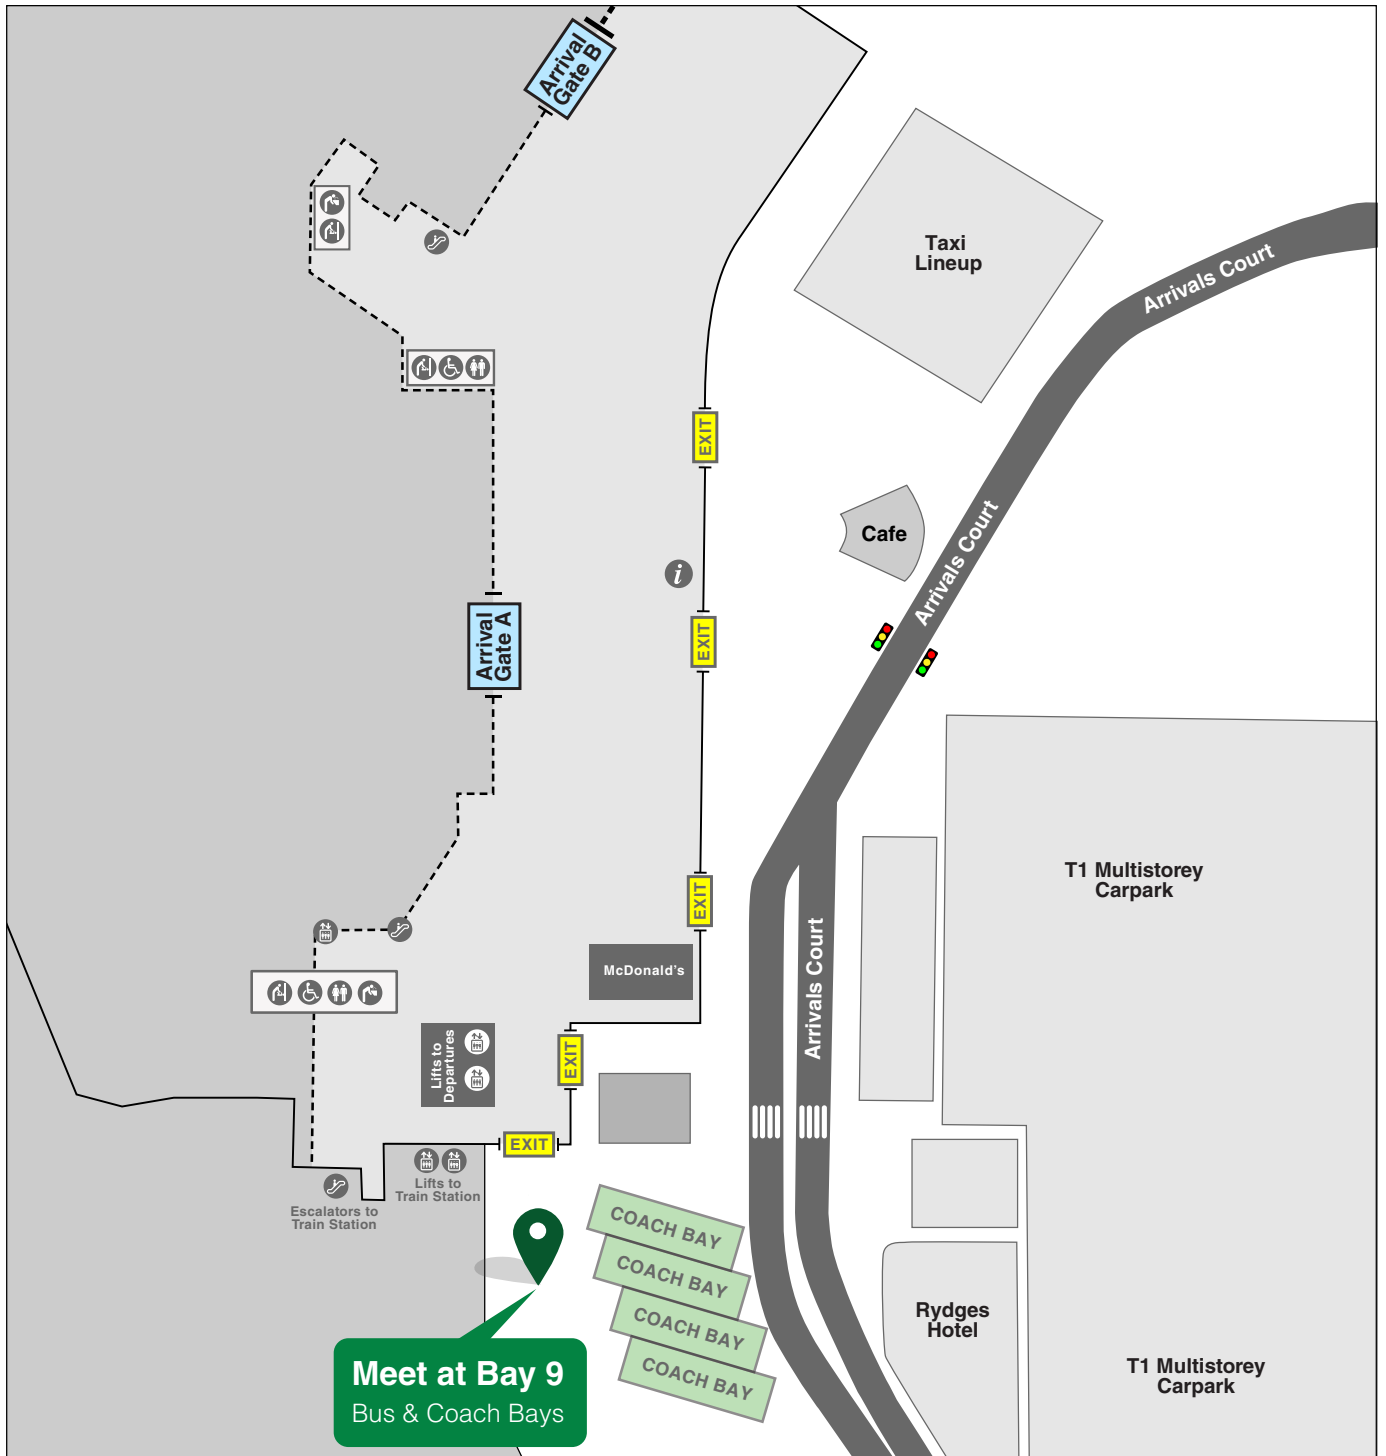

Sydney - Canberra Express

Sydney International Airport (T1) Pickup Zone

MURRAYS
COACHES • BUSES • LIMOUSINES

	Terminal Building Exit		Arrivals Gate		Coach Parking Bay
	Pedestrian Crossing		No public persons beyond this point		Traffic Lights