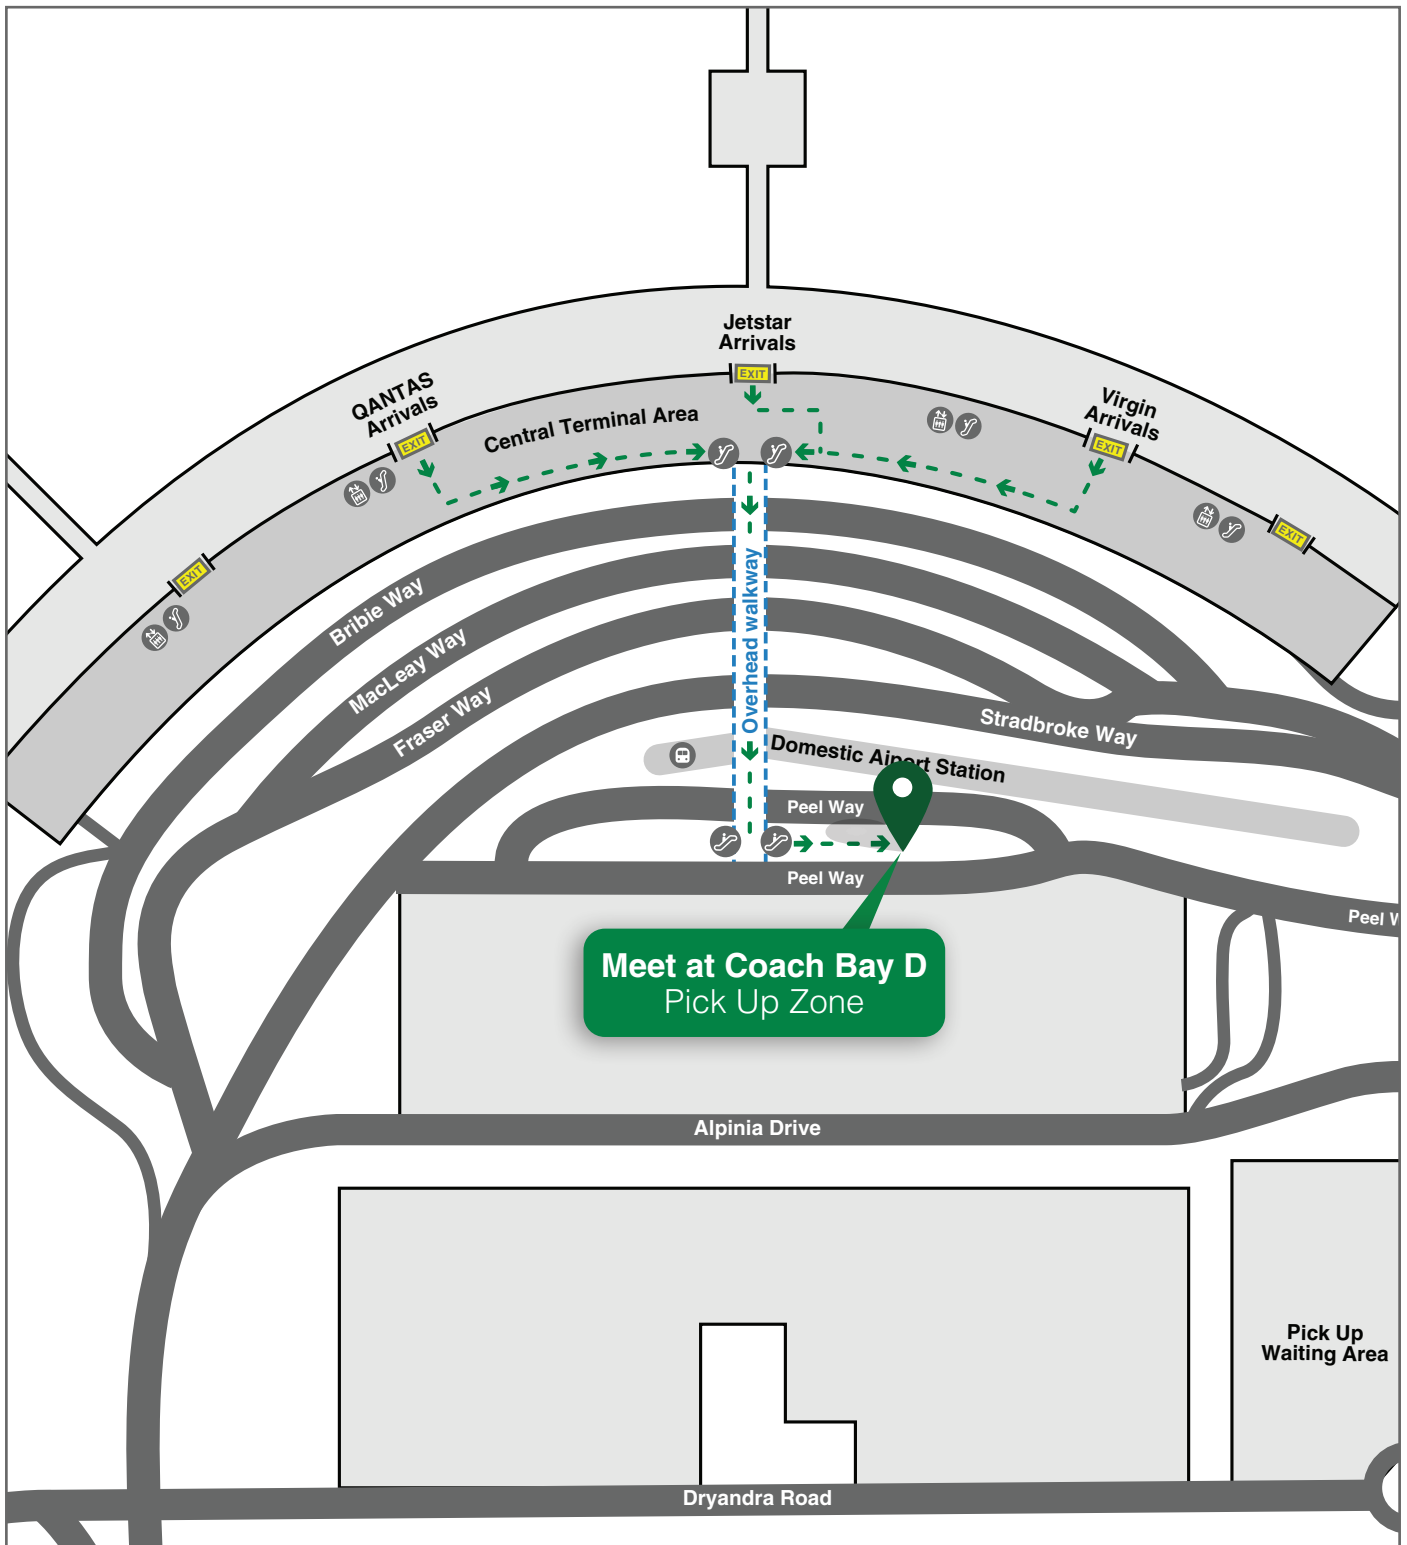

Brisbane - Toowoomba Express

Brisbane Domestic Airport (T2) Pick Up Zone

EXIT Terminal Building Exit	Recommended pathway to meeting point	No public persons beyond this point
Walkway	Arrivals Gate	Pedestrian Crossing