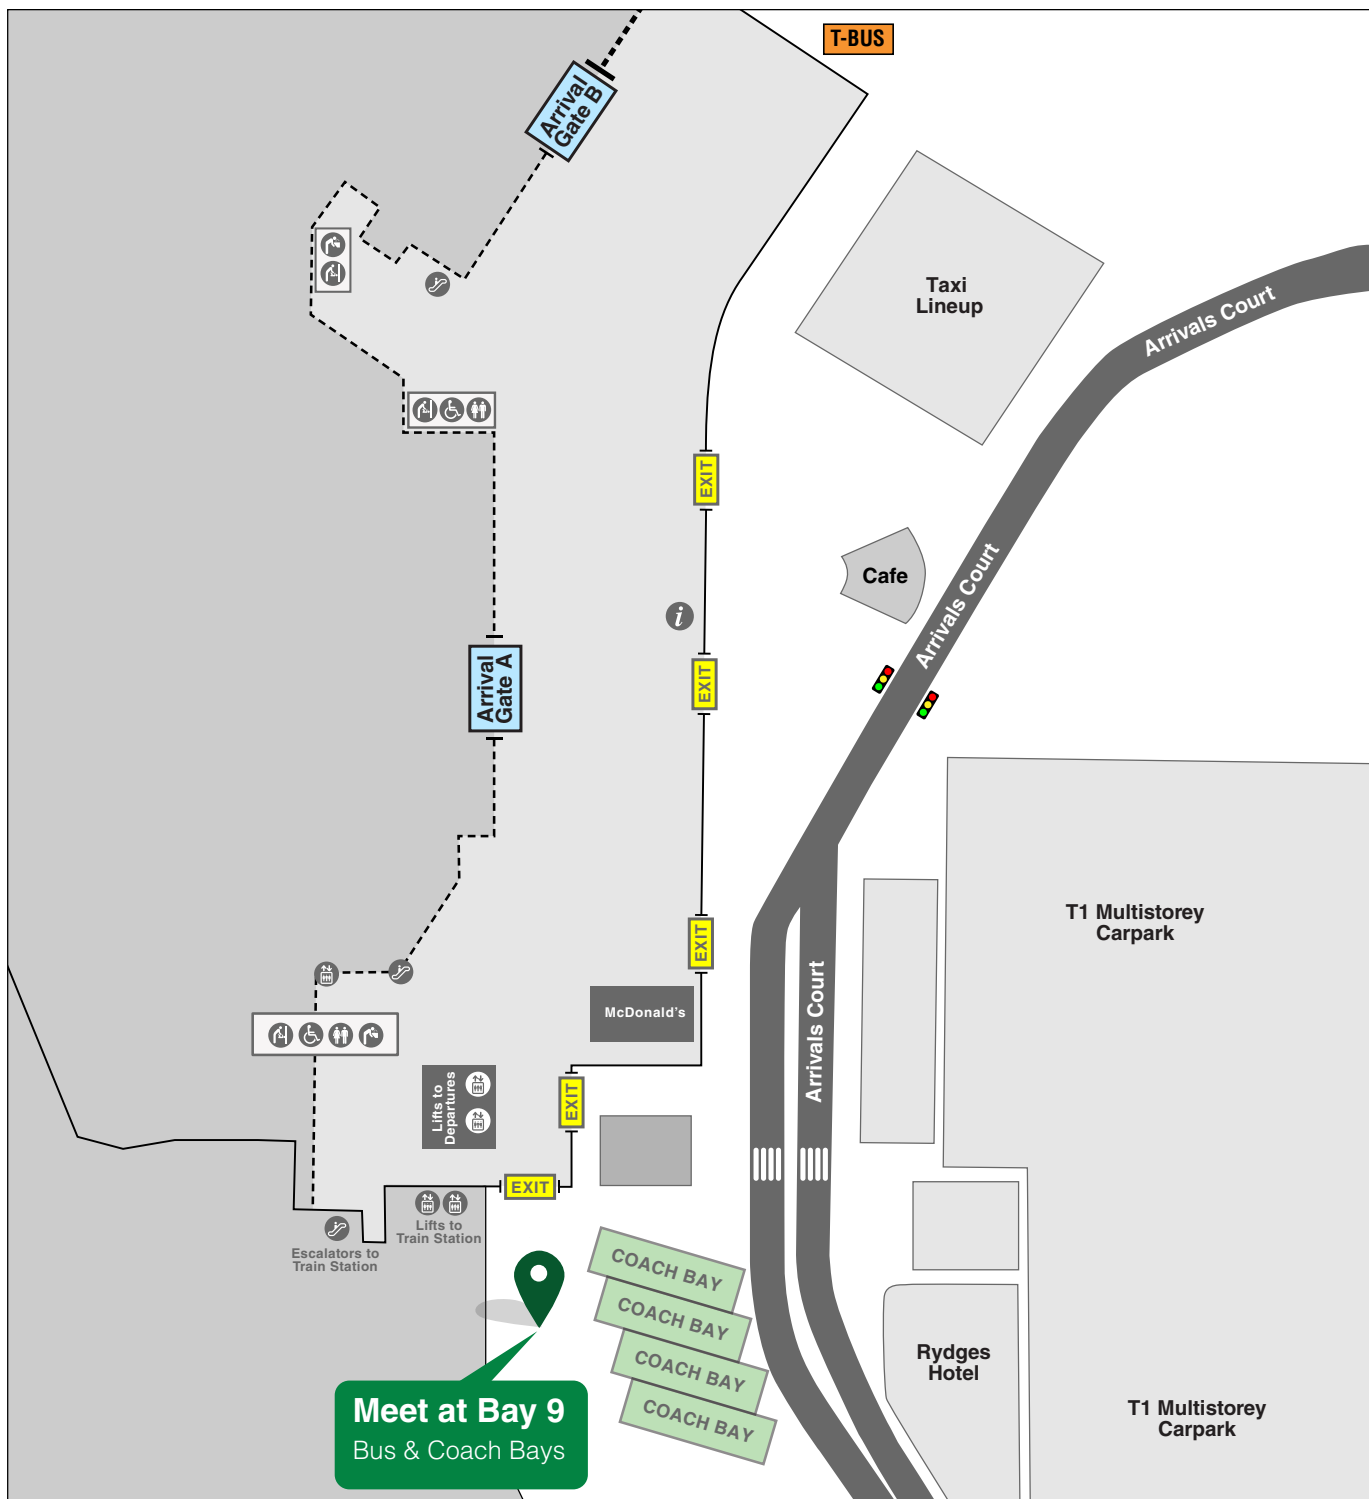

# Sydney - Canberra Express

Sydney International Airport (T1) Pickup Zone

**MURRAYS**  
COACHES • BUSES • LIMOUSINES

	Terminal Building Exit		Arrivals Gate		Coach Parking Bay
	Pedestrian Crossing		No public persons beyond this point		Terminal Transfer Bus Pickup and Dropoff area